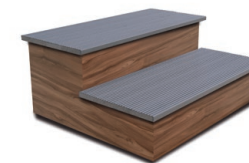

Accessories

*WALNUT step
(or GRAPHITE model)*