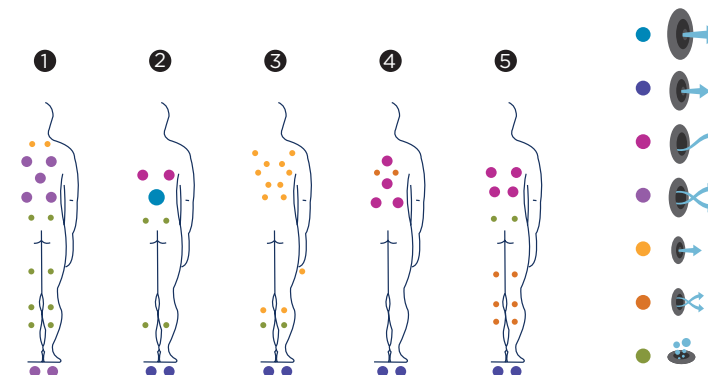

AQUA 8

The Aqua 8 spa, with room for five, has been manufactured for domestic and residential use. It gives the most complete massage circuit on the market and is particularly suitable for tall people, who can enjoy a relaxing or therapeutic spa without the discomfort they may find in other spas that are too shallow or narrow.

Whatever the spa user's build or height, the 55 hydromassage jets and 16 air nozzles in the Aqua 8 spa give an adjustable power massage that reaches all the muscles in the body.

Positions: 5 (3 / 2)

Measures: 233 x 233 x 91