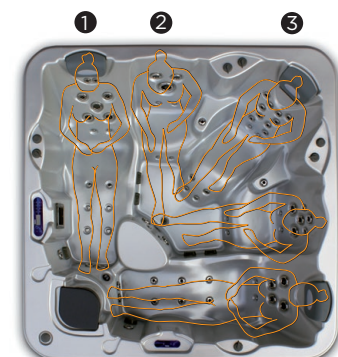

AQUA 8

The Aqua 8 spa, with room for five, has been manufactured for domestic and residential use. It gives the most complete massage circuit on the market and is particularly suitable for tall people, who can enjoy a relaxing or therapeutic spa without the discomfort they may find in other spas that are too shallow or narrow.

Whatever the spa user's build or height, the 55 hydromassage jets and 16 air nozzles in the Aqua 8 spa give an adjustable power massage that reaches all the muscles in the body.

Positions: 5 (3 / 2)

Measures: 233 x 233 x 91

AQUA 8

Le spa Aqua 8, de 5 places, fabriqué pour un usage résidentiel et domestique, offre le circuit de massage le plus complet du marché et satisfait les besoins de personnes de grande taille qui peuvent profiter d'un bain relaxant ou thérapeutique sans les inconvénients des autres spas peu profonds ou étroits.

Positionen: 5 (3 / 2)
Dimensionen: 233 x 233 x 91

ref: 52666

Ausstattung

Dimensionen (±2cm)	233 x 233 x 91		
Positionen (seats/loungers)	5 (3 / 2)		
Wasservolumen (l)	1.610		
Gewicht (leer/befüllt) (kg)	378 / 1.988		