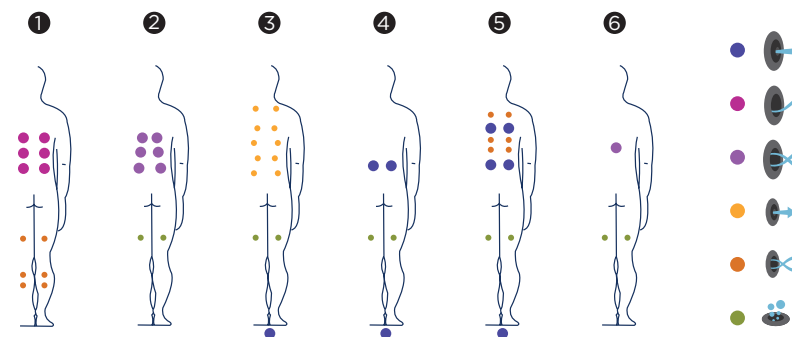

FUTURA 40

This is a six-seater spa with an impressive lounger designed for users to receive the most gratifying of massages.

The spa has 45 hydrotherapy jets and 10 air nozzles distributed throughout the shell so that whatever position they are in, you will enjoy the fullest of massage circuits.

Positions: 6 (5 / 1)
Measures: 216 x 198 x 90